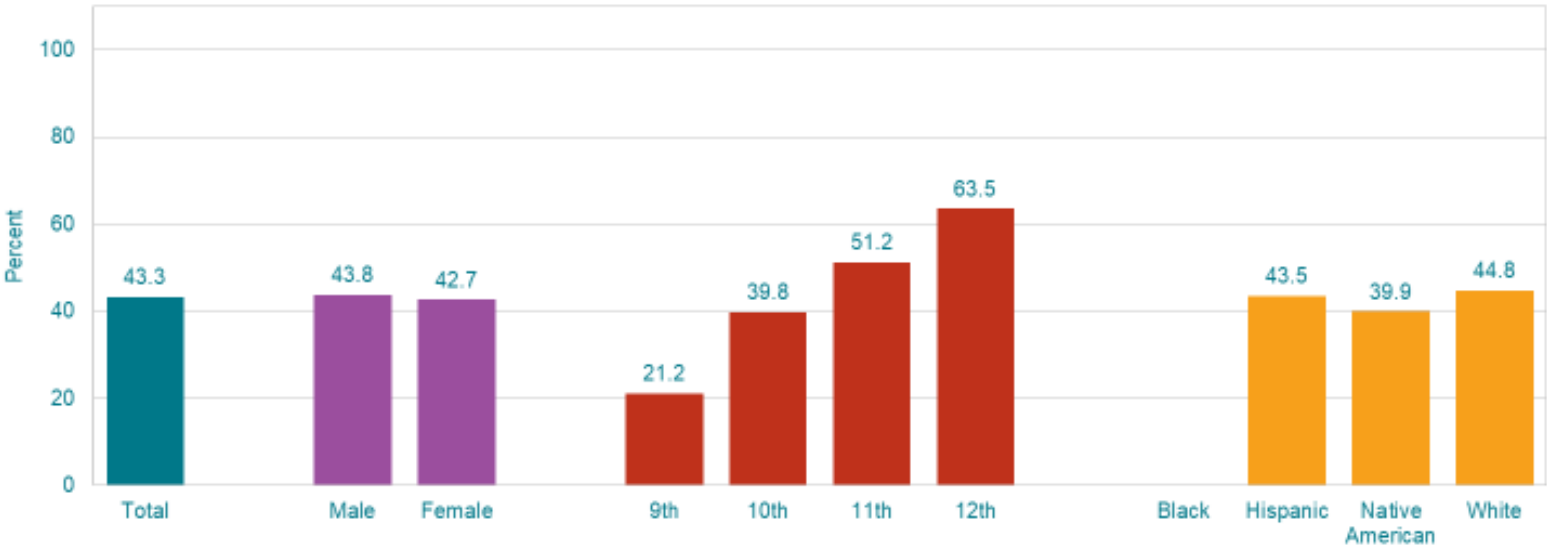

Oklahoma Youth Risk Behavior Survey 2019

Oklahoma State Department of Health

Percentage of High School Students Who Ever Had Sexual Intercourse, by Sex, Grade,* and Race/Ethnicity, 2019

*10th > 9th, 11th > 9th, 11th > 10th, 12th > 9th, 12th > 10th, 12th > 11th (Based on t-test analysis, p < 0.05.)
 All Hispanic students are included in the Hispanic category. All other races are non-Hispanic.
 Missing bar indicates fewer than 100 students in the subgroup.
 This graph contains weighted results.